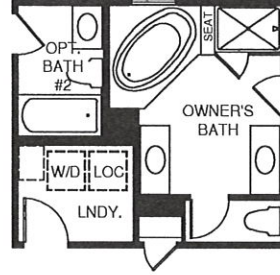

UPPER LEVEL

OPT. OWNER'S BATH W/
ROMAN SHOWER SHOWN
W/ OPT. BATH #2

OPT. OWNER'S
BATH W/ SOAKING
TUB & SHOWER

OPT. OWNER'S BATH W/
SOAKING TUB & SHOWER
SHOWN W/ OPT. BATH #2

OPT. OWNER'S
BATH W/ ROMAN
SHOWER

OPT. BATH
#1 ALT.
LAYOUT

OPT. BONUS ROOM

LOWER LEVEL

680127E