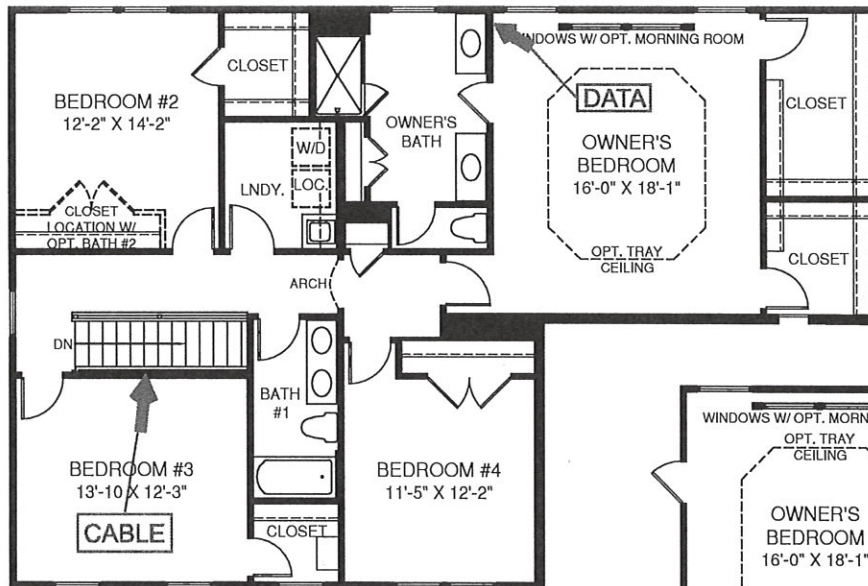

UPPER LEVEL

OPT. OWNER'S BATH W/
ROMAN SHOWER SHOWN
W/ OPT. BATH #2

OPT. OWNER'S
BATH W/ SOAKING
TUB & SHOWER

OPT. OWNER'S BATH W/
SOAKING TUB & SHOWER
SHOWN W/ OPT. BATH #2

OPT. OWNER'S
BATH W/ ROMAN
SHOWER

OPT. BATH
#1 ALT.
LAYOUT

OPT. BONUS ROOM

LOWER LEVEL

680127E