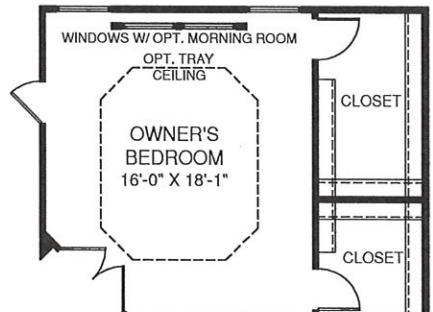

UPPER LEVEL

OPT. OWNER'S BATH W/
ROMAN SHOWER SHOWN
W/ OPT. BATH #2

OPT. OWNER'S
BATH W/ SOAKING
TUB & SHOWER

OPT. OWNER'S BATH W/
SOAKING TUB & SHOWER
SHOWN W/ OPT. BATH #2

OPT. OWNER'S
BATH W/ ROMAN
SHOWER

OPT. BATH
#1 ALT.
LAYOUT

OPT. BONUS ROOM

LOWER LEVEL

680127E