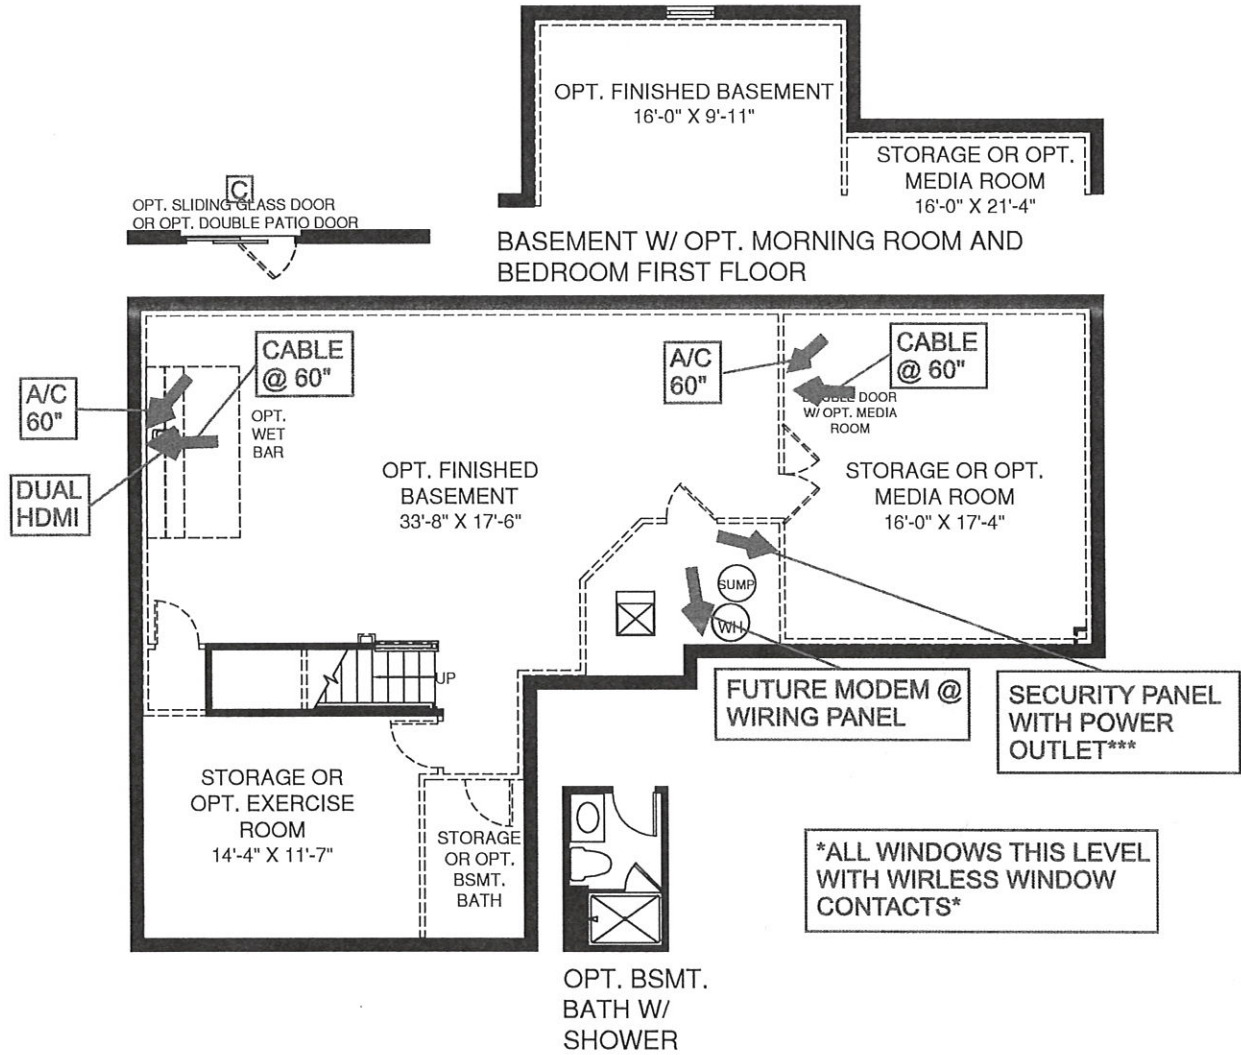

UPPER LEVEL

OPT. OWNER'S BATH W/
ROMAN SHOWER SHOWN
W/ OPT. BATH #2

OPT. OWNER'S
BATH W/ SOAKING
TUB & SHOWER

OPT. OWNER'S BATH W/
SOAKING TUB & SHOWER
SHOWN W/ OPT. BATH #2

OPT. OWNER'S
BATH W/ ROMAN
SHOWER

OPT. BATH
#1 ALT.
LAYOUT

OPT. BONUS ROOM

LOWER LEVEL

680127E