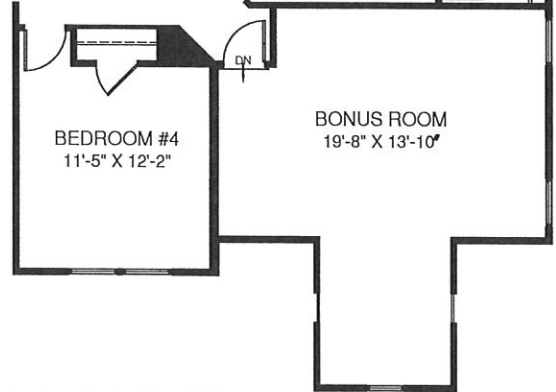

UPPER LEVEL

OPT. OWNER'S BATH W/
ROMAN SHOWER SHOWN
W/ OPT. BATH #2

OPT. OWNER'S
BATH W/ SOAKING
TUB & SHOWER

OPT. OWNER'S BATH W/
SOAKING TUB & SHOWER
SHOWN W/ OPT. BATH #2

OPT. OWNER'S
BATH W/ ROMAN
SHOWER

OPT. BATH
#1 ALT.
LAYOUT

OPT. BONUS ROOM

LOWER LEVEL

680127E